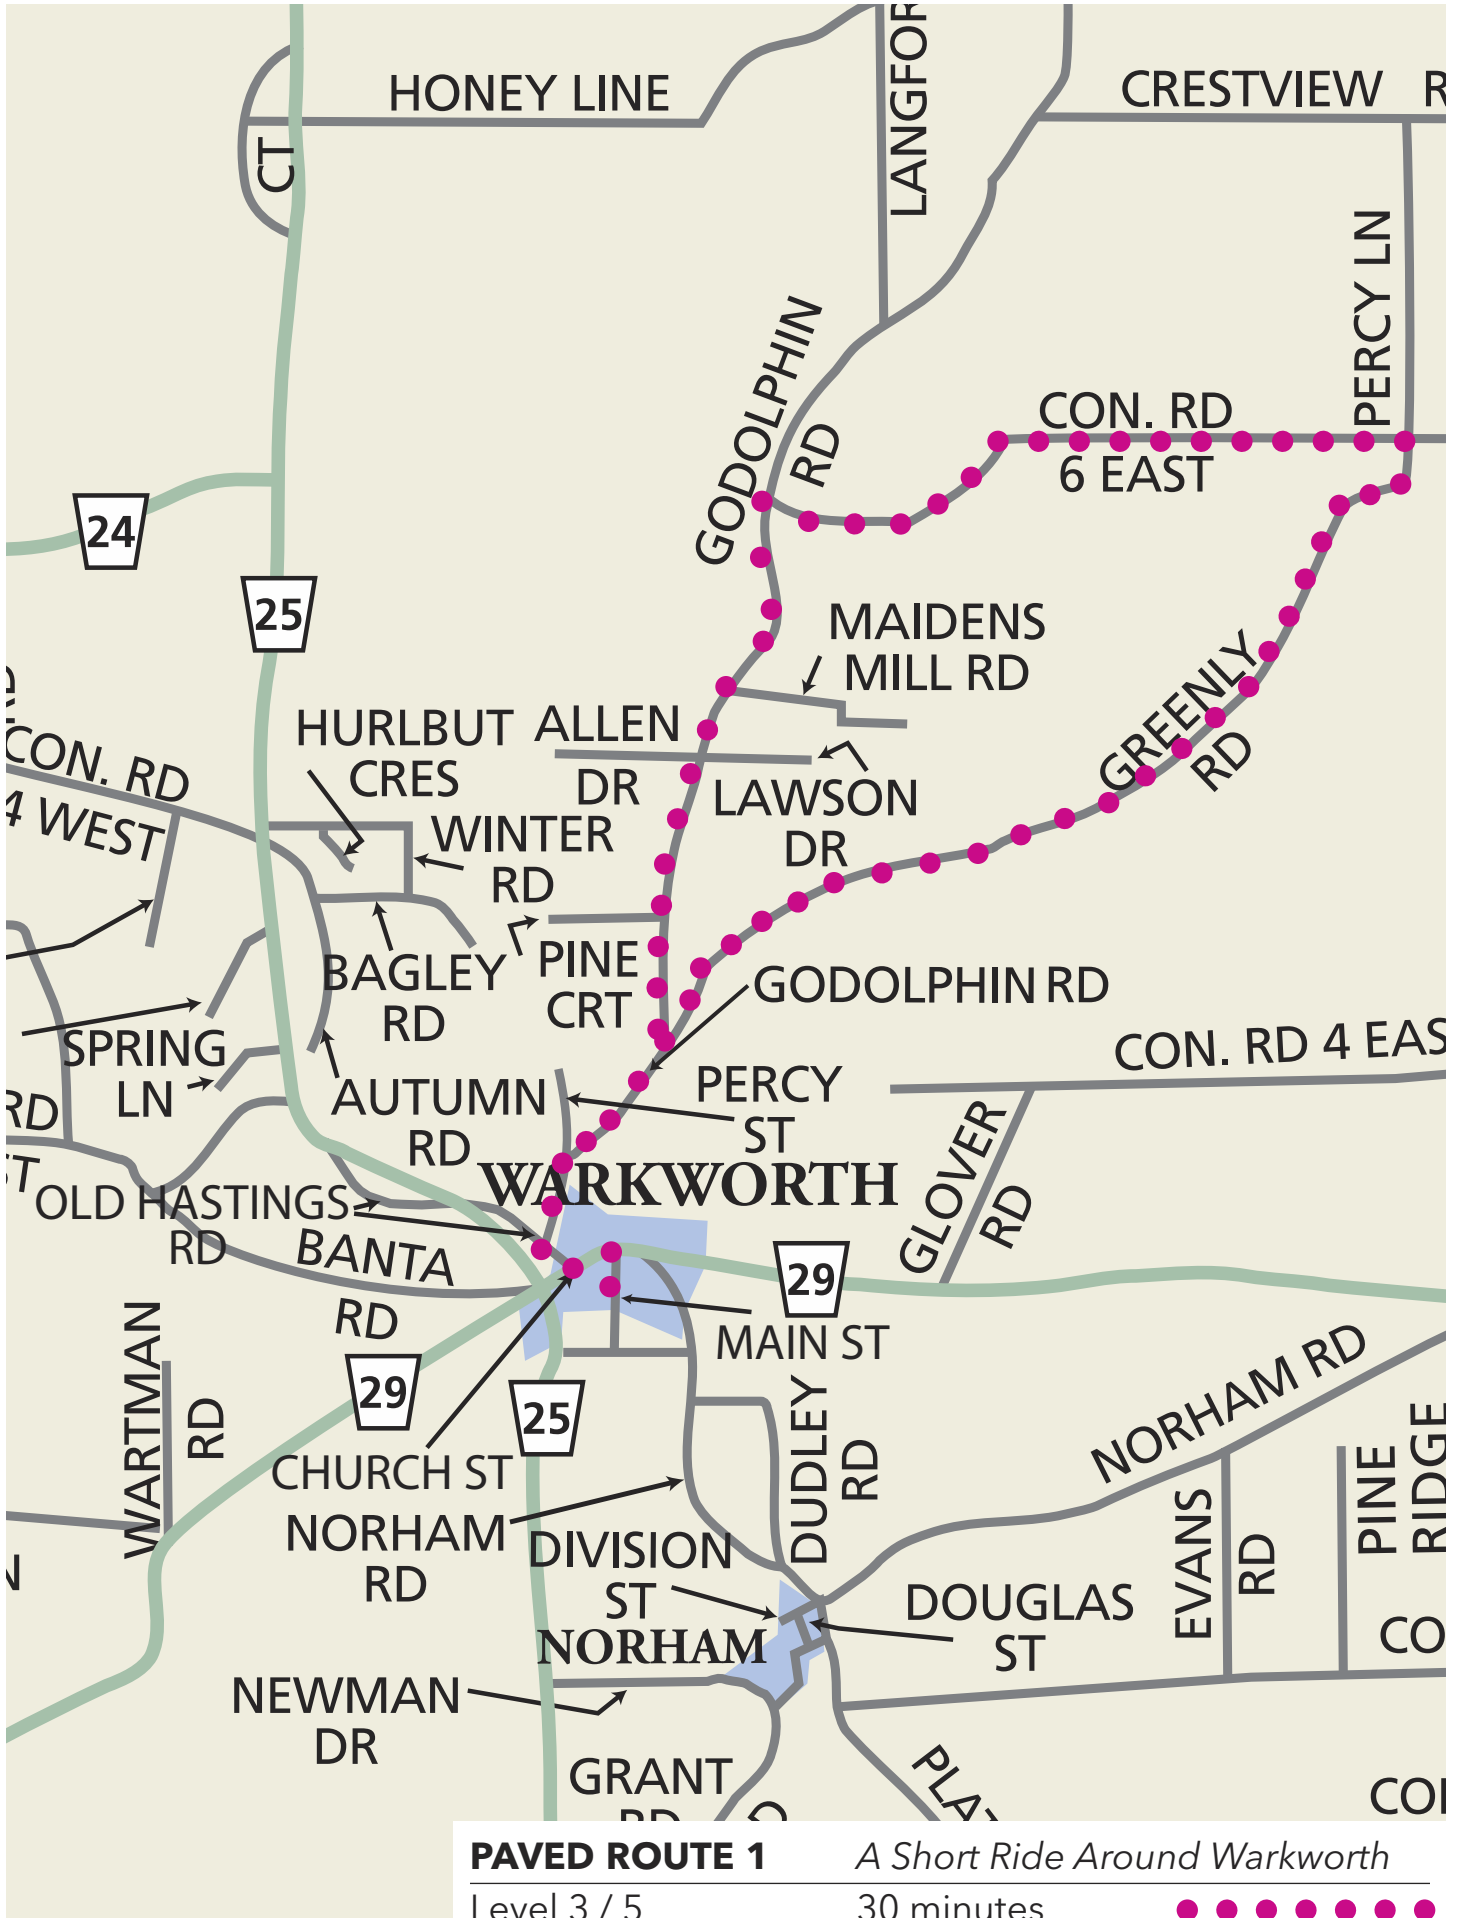

PAVED ROUTE 1

A Short Ride Around Warkworth

Level 3 / 5

30 Minutes

- Start on Main Street
- Go North and turn left on Church Street (County Road 29)
- Turn right on Old Hastings Road (beside the playground)
- Turn right on Percy Street
- Turn right on Godolphin Road
- Turn right on Greenly Road
- At stop sign, turn left on Concession Road 6 East
- Turn left on Godolphin Road
- Turn left on Percy Street
- Then left on Old Hastings Road
- You are back in Warkworth!

Our Lucky Stars Cafe

16 Main Street
Warkworth, ON
705-924-1212

SAFETY ADVICE

- 1.**
Inspect your bike
- 2.**
Wear a helmet
- 3.**
Be visible and wear bright colours
- 4.**
Obey traffic laws
- 5.**
Ride on a straight line to the right
- 6.**
Signal your intentions
- 7.**
Look over your shoulder before you turn
- 8.**
Always put your safety first

Come for a visit. Stay for a lifestyle.

HONEY LINE

CRESTVIEW R

CT

LANGFOR

24

25

GODOLPHIN RD

OLD HASTINGS RD

BANTA RD

MAIN ST

29

WARTMAN RD

CHURCH ST

25

NORHAM RD